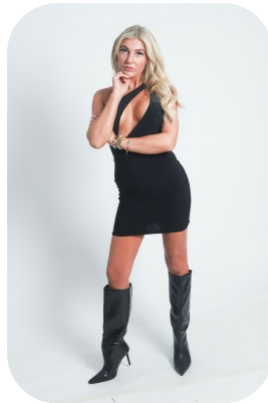

Additional Talents:
SWIM BIKE GYM FITNESS
LATIN DANCE