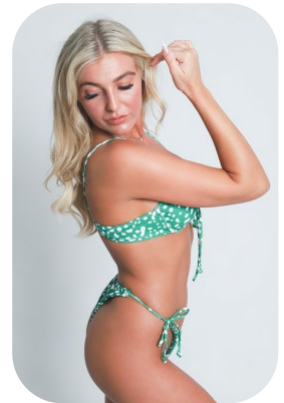

Additional Talents:
SWIM BIKE GYM FITNESS
LATIN DANCE