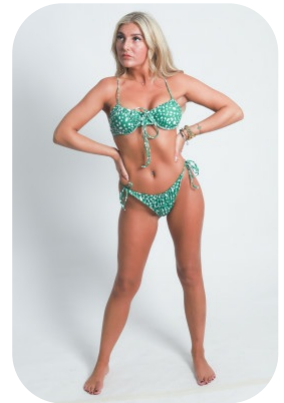

Additional Talents:
SWIM BIKE GYM FITNESS
LATIN DANCE